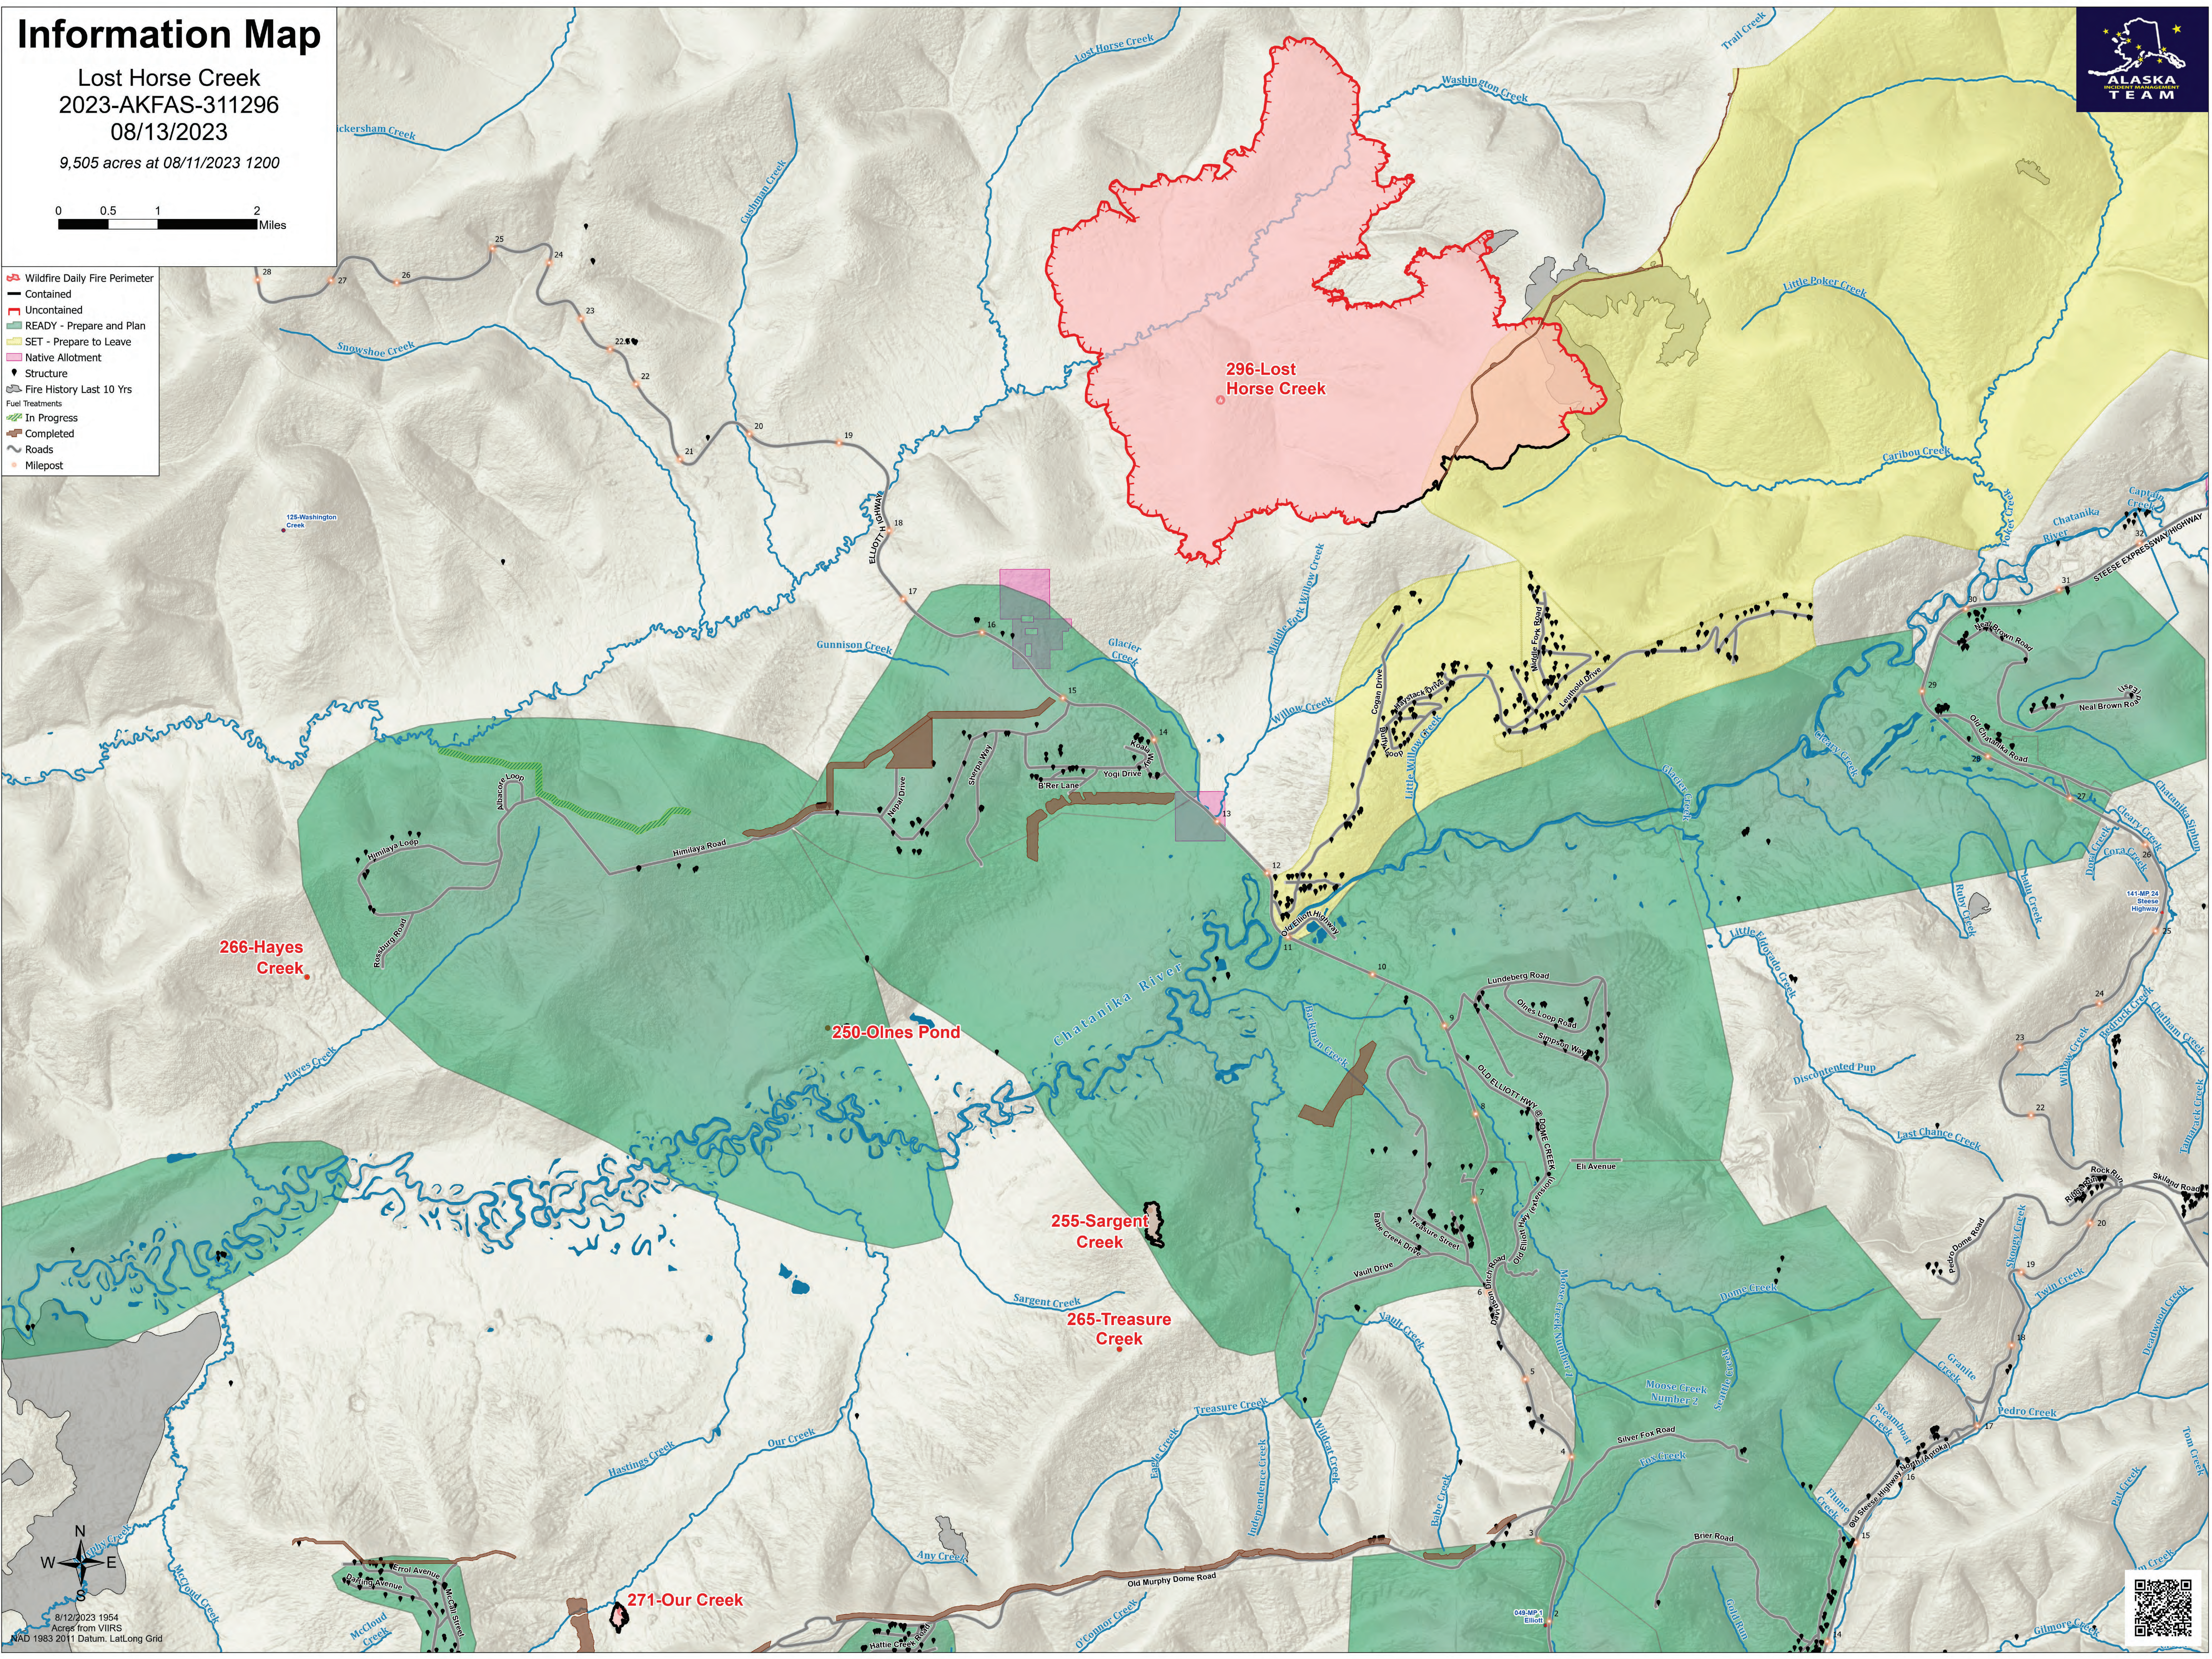

# Information Map

Lost Horse Creek  
2023-AKFAS-311296  
08/13/2023  
9,505 acres at 08/11/2023 1200

- Wildfire Daily Fire Perimeter
- Contained
- Uncontained
- READY - Prepare and Plan
- SET - Prepare to Leave
- Native Allotment
- Structure
- Fire History Last 10 Yrs
- Fuel Treatments
  - In Progress
  - Completed
- Roads
- Milepost

8/12/2023 15:54  
Acres from VIIRS  
NAD 1983 2011 Datum, LatLong Grid